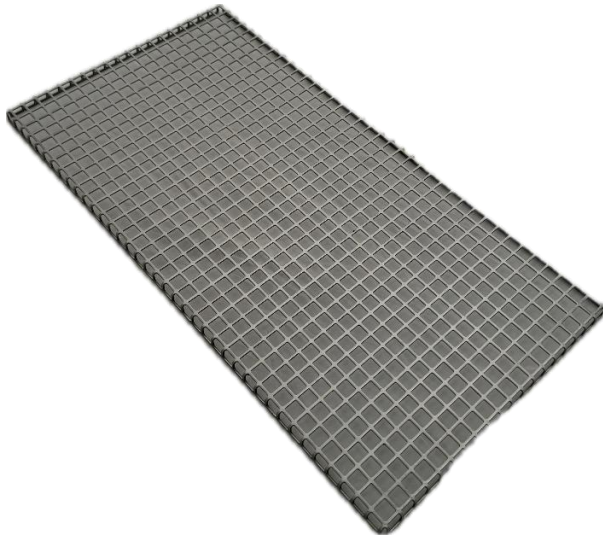

Datasheet

Fine mesh cover for basket ½

Article number: A10

Description:	Fine mesh cover for basket ½
Article number:	A10
Material:	Stainless steel AISI 304
Colour:	-
Manufacturer:	Groku Kampen BV
Dimensions:	46,5x24x1cm
Net weight:	0,45kg
Customs tariff code:	73.26.90.99
Country of origin	NL

IFU:

This cover is designed for basket A08 and A09. The cover ensures that the smaller parts remain in the basket during washing. Due to the cover's perforation, the cover does not affect the washing and drying result.