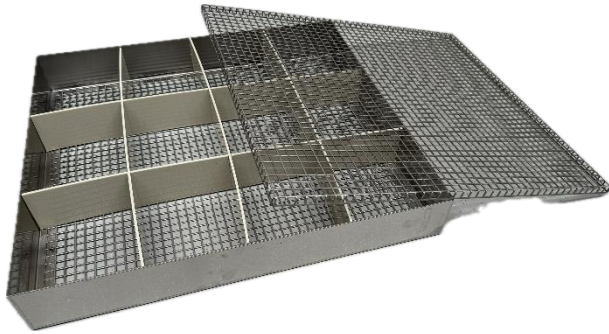

Datasheet

Fine mesh basket complete

Article number: A56

Description:	Fine mesh basket with 12 compartments (A05) with basket cover (A06)
Article number:	A56
Material:	Stainless steel AISI 304 and Trespa
Colour:	white
Manufacturer:	Groku Kampen BV
Dimensions:	53x48x7cm
Net weight:	3,4kg
Customs tariff code:	73.26.90.99
Country of origin	NL

IFU:

This basket can be used inside drying cabinet M18/M45 or the cleansing machines W9/W4/W6. It is recommended for washing and drying small pieces of masks and SCBA's. The basket has 12 compartments to keep the various components separate during washing and drying. Including the basket cover (A06) to ensure the smaller parts remain in the basket during washing. Due to the cover's perforation, the cover does not affect the washing and drying result.