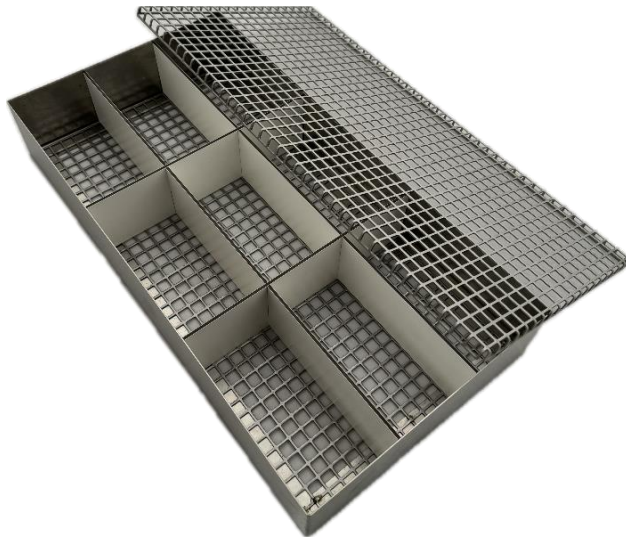

### Fine mesh basket ½ complete

Article number: A910

---

Description:	Fine mesh basket ½ with 9 compartments (A09) with basket cover (A10)
Article number:	A910
Material:	Stainless steel AISI 304 and Trespa
Colour:	white
Manufacturer:	Groku Kampen BV
Dimensions:	45,5x24x7cm
Net weight:	2,1kg
Customs tariff code:	73.26.90.99
Country of origin	NL

### **IFU:**

This basket can be used inside drying cabinet M18/M45 or the cleansing machines W9/W4/W6. It is recommended for washing and drying small pieces of masks and SCBA's. The basket has 9 compartments to keep the various components separate during washing and drying. Including the basket cover (A10) to ensure the smaller parts remain in the basket during washing. Due tot the cover's perforation, the cover does not affect the washing and drying result.