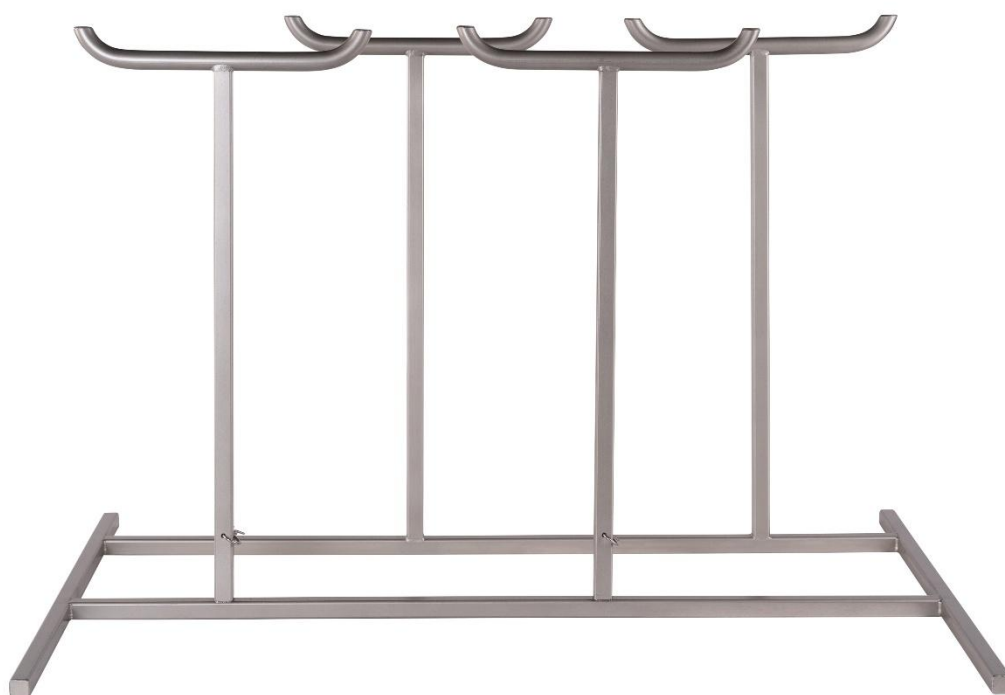

HARSTRA

Stainless steel frame AW4F

Accessory

Giek 11
3891 KA Zeewolde
The Netherlands
T +31 (0) 36 522 2142

HARSTRA

Function

This frame is used and delivered with your washing machine Wash4. On this framework you can hang up 4 complete SCBA sets with cilinder.

Description

The stainless steel frame fits inside the basket of the Wash4 washing machine. The 4 hooks are provided for hanging

Specifications

Dimensions	: height x width x depth in mm.
External	: 970 x 610 x 600mm
Number of SCBA sets	: 4 sets with cilinders
Material	: Stainless steel AISI 304